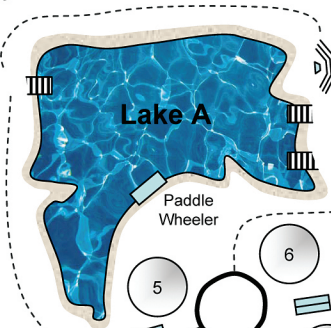

Water treatment  
Sewage treatment  
Main Camp Road

Arena B

Hiking trail

Hiking trail

Walnut Grove House

Oil Derrick

Dino Dig

Nature Center

Pond

Arena A

Water Park

Headquarters

Dining Hall

Vic's Trading Post

FIRST AID

Parking

BMX Area

Staff Area

Sports field/  
Traverse Wall

Camporee Area