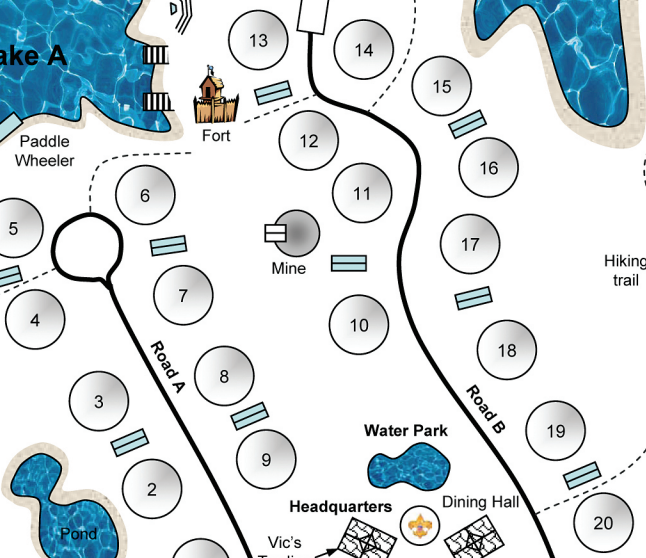

Water treatment  
Sewage treatment  
Main Camp Road

Arena B

Hiking trail

Hiking trail

Walnut Grove House

Oil Derrick

Dino Dig

Nature Center

Pond

Arena A

Water Park

Headquarters

Dining Hall

Vic's Trading Post

FIRST AID

Parking

BMX Area

Staff Area

Sports field/  
Traverse Wall

Camporee Area